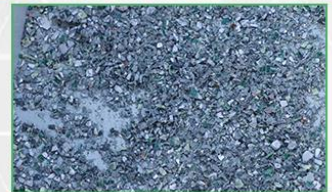

HD1800
High efficiency HDD shredder
Shredding capacity: >200 pcs/hr
Shredding particle size: 40mm*random

HD2800
HDD, IPAD, laptop shredder
Shredding capacity: >200 pcs/hr
Shredding particle size: 18mm*random

HD3000
HDD and SSD combo blade set shredder
Shredding capacity: >200 pcs/hr
Shredding particle size: 18mm*random

HD3500
H5 Hard disk shredder
Shredding capacity: >120 pcs/hr
Shredding particle size: approx 15mm*15mm

SSD and mobile phone shredder

SSD200XS
High security SSD and mobile phone shredder
Output particle size: around 2*2mm²-4*4mm²
Working capacity: 150-180 pcs per hour

SSD600
Heavy duty SSD and mobile phone shredder
Output particle size: around 5*5mm²
Working capacity: more than 300 pcs per hour