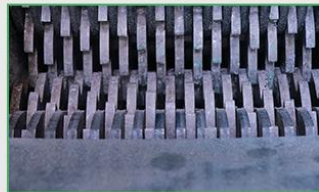

HD1800
High efficiency HDD shredder
Shredding capacity: >200 pcs/hr
Shredding particle size: 40mm*random

HD2800
HDD, IPAD, laptop shredder
Shredding capacity: >200 pcs/hr
Shredding particle size: 18mm*random

HD3000
HDD and SSD combo blade set shredder
Shredding capacity: >200 pcs/hr
Shredding particle size: 18mm*random

HD3500
H5 Hard disk shredder
Shredding capacity: >120 pcs/hr
Shredding particle size: approx 15mm*15mm

SSD and mobile phone shredder

SSD200XS
High security SSD and mobile phone shredder
Output particle size: around 2*2mm²-4*4mm²
Working capacity: 150-180 pcs per hour

SSD600
Heavy duty SSD and mobile phone shredder
Output particle size: around 5*5mm²
Working capacity: more than 300 pcs per hour