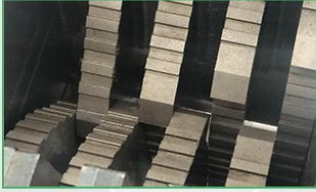

HANGZHOU SUPU BUSINESS MACHINE CO., LTD

High security data destruction equipment manufacturer for paper shredder,
hard disk shredder and E-waste recycling shredding machine

High Security Hard Disk Shredder

HD1800
High efficiency HDD shredder
Shredding capacity: >200 pcs/hr
Shredding particle size: 40mm*random

HD2800
HDD, IPAD, laptop shredder
Shredding capacity: >200 pcs/hr
Shredding particle size: 18mm*random

HD3000
HDD and SSD combo blade set shredder
Shredding capacity: >200 pcs/hr
Shredding particle size: 18mm*random

HD3500
H5 Hard disk shredder
Shredding capacity: >120 pcs/hr
Shredding particle size: approx 15mm*15mm

SSD and mobile phone shredder

SSD200XS
High security SSD and mobile phone shredder
Output particle size: around 2*2mm²-4*4mm²
Working capacity: 150-180 pcs per hour

SSD600
Heavy duty SSD and mobile phone shredder
Output particle size: around 5*5mm²
Working capacity: more than 300 pcs per hour